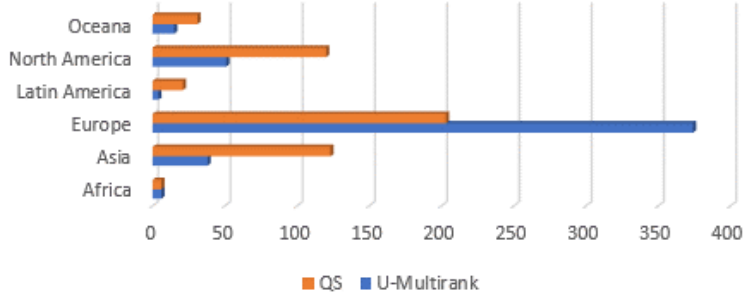

Figure 44-1: COMPARING COVERAGE OF UNIVERSITIES

Chart BUSINESS & MANAGEMENT by CONTINENT

BY QS AND U-MULTIRANK

BUSINESS & MANAGEMENT

	U-Multirank	QS
Africa	6	6
Asia	38	123
Europe	374	203
Latin America	4	21
North America	51	120
Oceania	15	31

CHEMICAL ENGINEERING by CONTINENT

CHEMICAL ENGINEERING

	U-Multirank	QS	TOP 25
Africa	0	5	
Asia	39	95	7
Europe	75	89	7
Latin America	1	16	
North America	5	82	11

In ARWU 12 of the top 25 are Asian, 11 from the U.S. and 2 from Europe