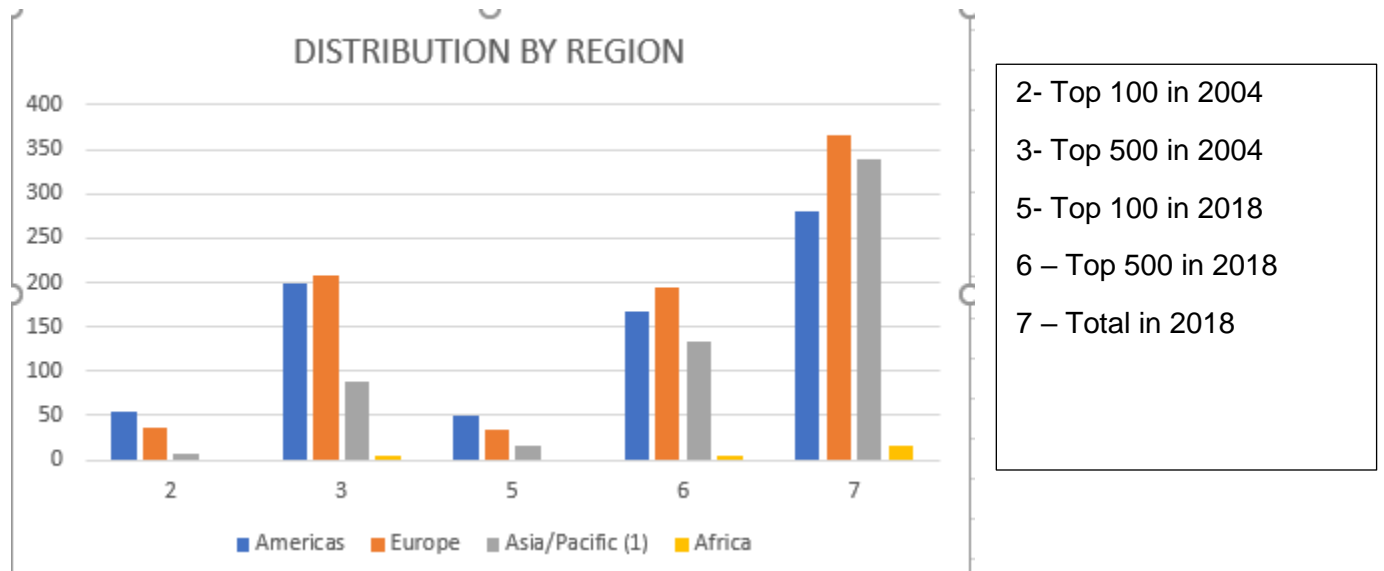

FIGURE 1: ARWU NEWS FLASH – DISTRIBUTION by REGION with DATA

DISTRIBUTION BY REGION – Number of Institutions and Percent of Ranking Category

	TOP in 2004		TOP in 2018		TOTAL
	100	500	100	500	1000
Americas	55	200	50	167	280
Europe	37	209	34	195	366
Asia/Pacific (1)	8	89	16	133	338
Africa		4		5	16
United states	51	170	46	139	217
China (2)	0	16	3	51	123

PERCENT of the TOP LISTS

Asia/Pacific	8%	18%	16%	27%	34%
Europe	37%	42%	34%	39%	36%
United States	51%	40%	46%	28%	22%
China	-	-	3%	10%	12%

(1) - Renamed Asia/Oceania

(2) Rankings before 2017 included Taiwan, Hong Kong and Macau with China
6 of China's 16 institutions were from HK and four from Taiwan