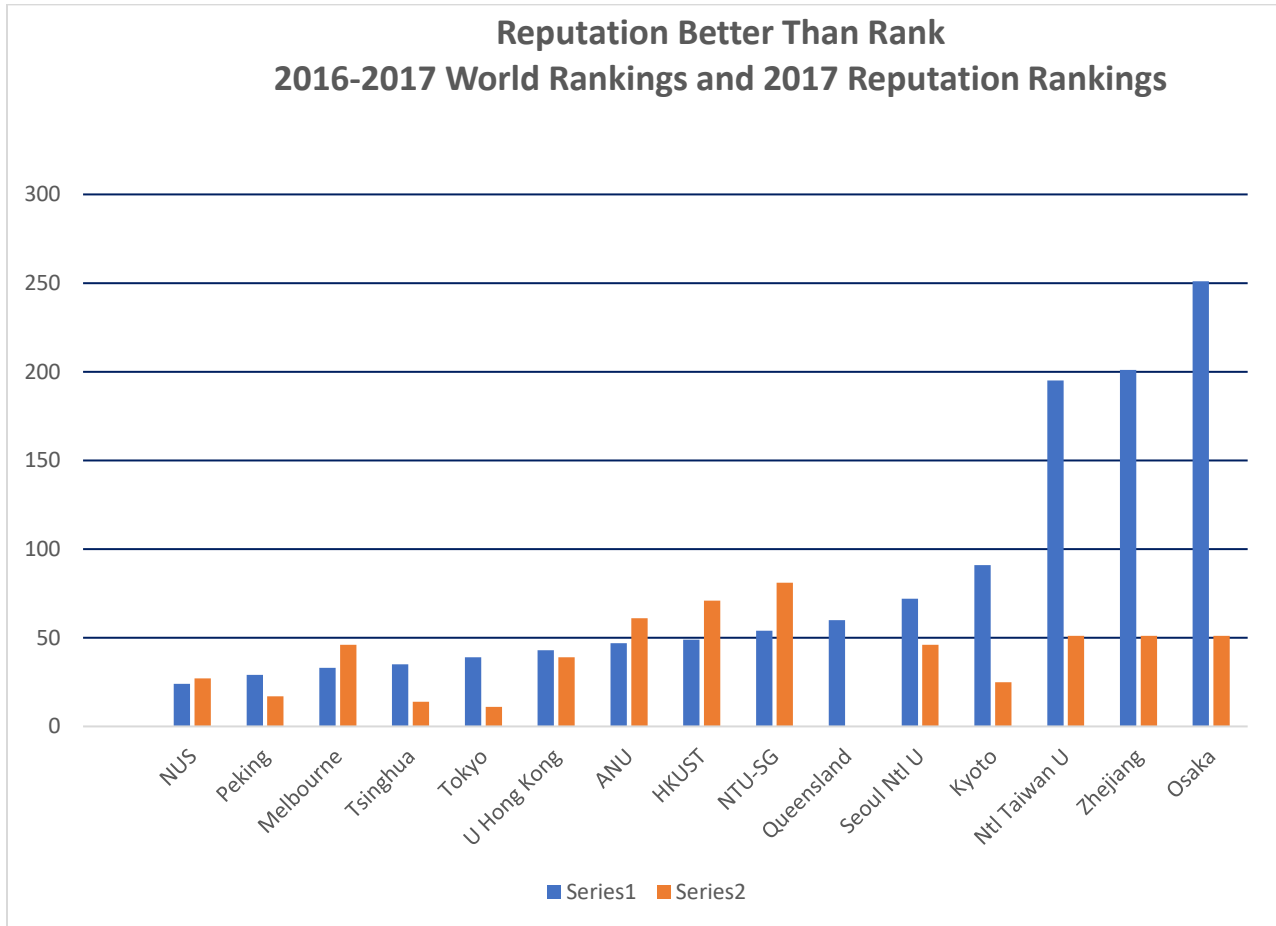

**Figure 27.2. Comparison of Reputation and World Rankings.**

Includes Tables 27 2.a and 2b.

Blue - World University Rank – 2016-2017    Red: World Reputation Rank – 2017

Since this is a chart of rankings, the lower the rank the better. Nine of the 15 Asia-Pac universities in the top 10 in the world or reputation rankings had better reputation than world rankings.

See Table 2a below for data

**Table 27 2.a. Asia Pac Top 10 World Composite and Reputation - World Ranks and Asia-Pacific Ranks**

A P W	Rank	2016- 2017		2017	2011	2010- 2011		2011	
		W World	R World	AP Rep	W World	W Top	R Top	2011 Rep	
1	NUS	24	27	5	3	34		27	3
2	Peking	29	17	3	5	37		43	6
3	Melbourne	33	46	7	4	36		45	7
4	Tsinghua	35	14	2	9	58		35	4
5	Tokyo	39	11	1	2	26		8	1
6	U Hong Kong	43	39	6	1	21		42	5
7	ANU	47	61	13	7	43		51	9
8	HKUST	49	71	17	6	41		91	14
9	NTU-SG	54	81	19	22	174		91	14
10	Queensland	60			10	81		81	12
11	Seoul Ntl U	72	46	7	12	109		51	9
12	Kyoto	91	25	4	8	57		18	2
13	Ntl Taiwan U	195	51	9	15	115		81	12
14	Zhejiang	201	51	9	26	197			
15	Osaka	251	51	9	16	130		50	8

NOTES: A P Asia-Pac; W- World

Highlights – Top ten in world and reputation differ in 2017 based on Asian rank.

2011: Eight of ten same for reputation and world top ten

**TABLE 27. 2. b****THE World and Reputation Composite Rankings**